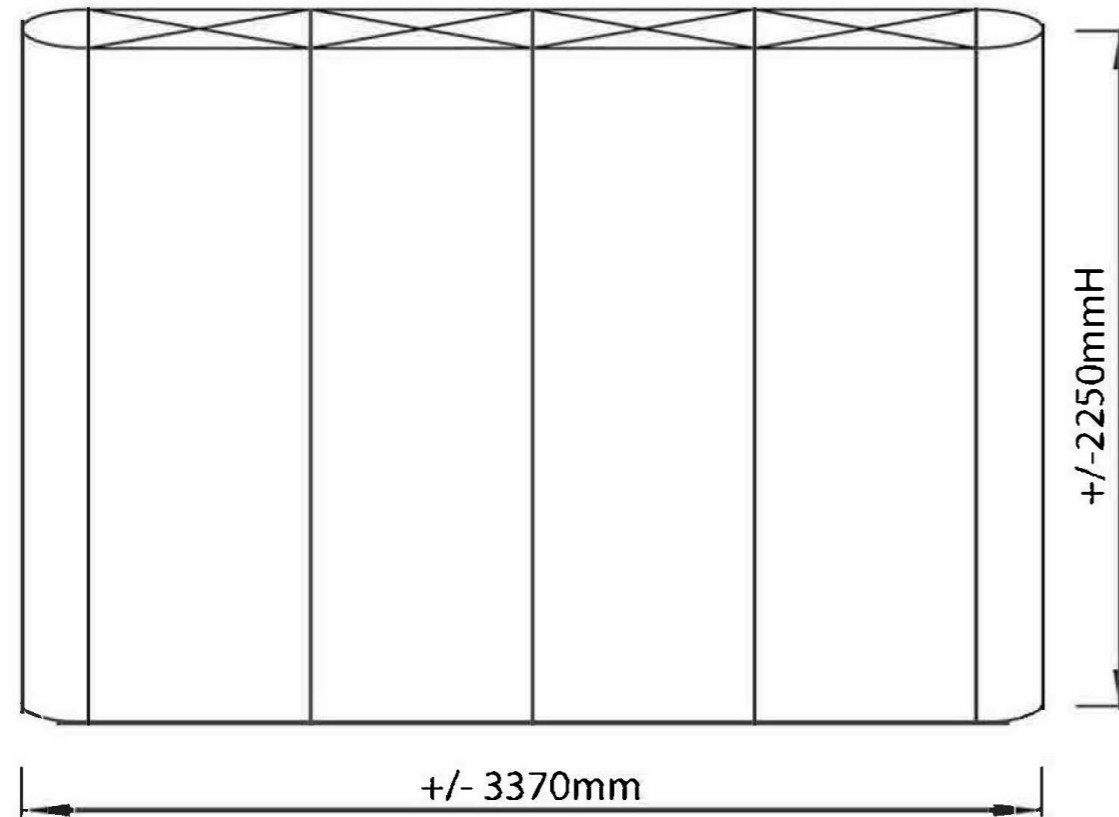

b smart Pop-up 4x3 Straight System

Front View - Stand Size

Top View - Stand Size

Panel Size

Remark:

1. Please avoid putting small text on the cutting lines.
2. Please note the outer half of the side panels will turn to the back after set up and would not be visible when standing in the front
3. Please submit the file in the panel size of 4278mmW x 2235mmH