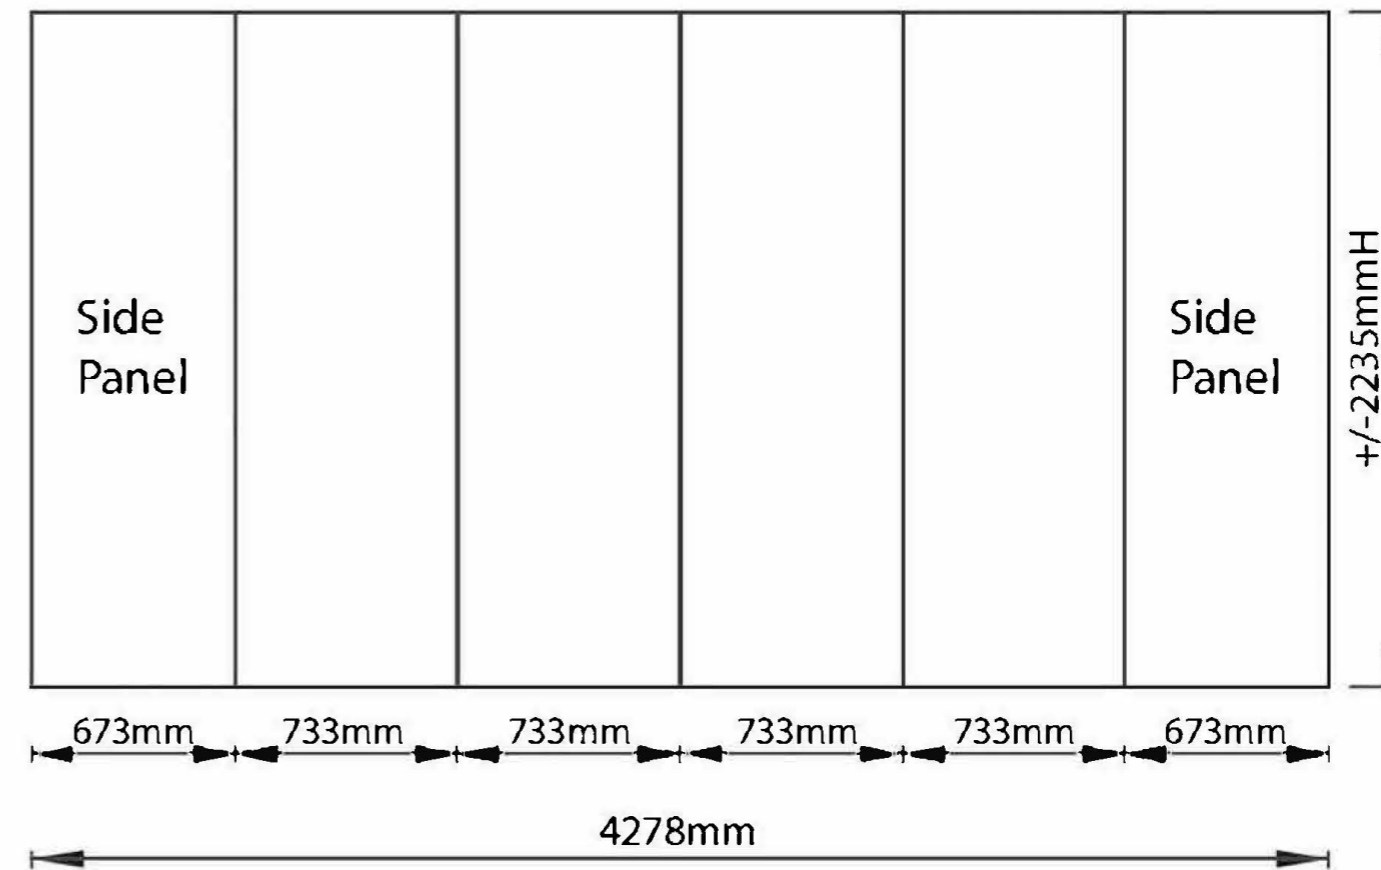

b smart Pop-up 4x3 Straight System

Front View - Stand Size

Top View - Stand Size

Panel Size

Remark:

1. Please avoid putting small text on the cutting lines.
2. Please note the outer half of the side panels will turn to the back after set up and would not be visible when standing in the front
3. Please submit the file in the panel size of 4278mmW x 2235mmH